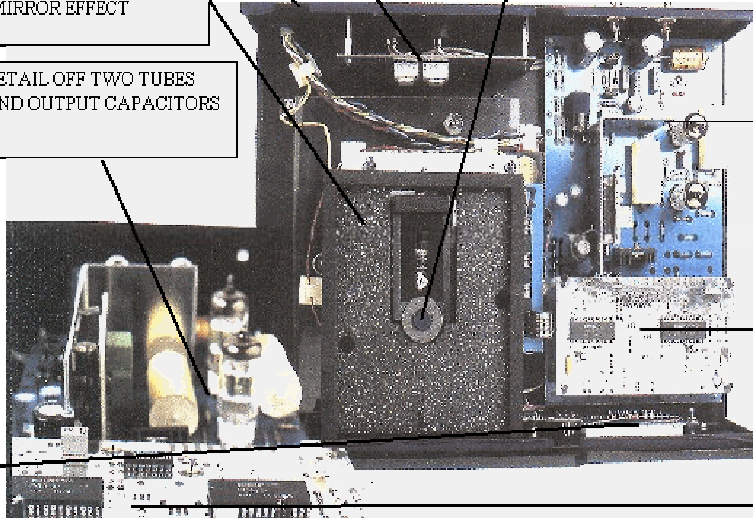

TWO MM TICKNESS
ALLUMINIUM
CHASSIS
SPECIAL PAINTING
FINISHED
AND INTERNALLY
REINFORCEMENT
BY PART OF BRASS

OPTIONAL BALANCED OUTPUT
CARD WITH TRANSFORMER

CDM MODIFIED BY LECTOR BASED ON
CDM-12 THE UNIT IS FIXED ON TWO BASE
OFF ALLUMINIUM AND PLEXIGLASS
THE ISOLATOR COLUMN ARE IN NEOPRENE
AND BRASS FINISHED WITH RUBBER.

SPECIAL FINISHED PAINT
WITH NO MIRROR EFFECT

DETAIL OFF TWO TUBES
AND OUTPUT CAPACITORS

OUTPUT AND POWER
SUPPLY BOARD
TWO TUBES ECC-81/12AT7
AND TWO POLIPROPILENE
FILM CAPACITOR
6 SIX INDEPENDENT POWER
SUPPLY

DAC BOARD WITH TWO
PCM-63 BURR BROWN
SELECTED
WITH INDEPENDENT
POWER SUPPLY
IS POSSIBLE TO REMOVE
THE CARD FOR FUTURE
UPGRADING

DISPLAY BOARD WITH
LED BACKLIGHT
LCD DISPLAY NO NOISE
LOW ENERGY
CONSUMPTION