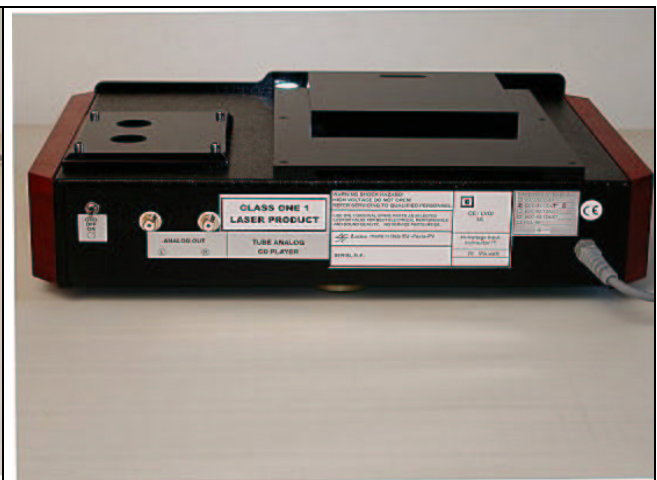

The CDP-1T was a single chassis cd-player with internaly power supply, the CDP-3T and CDP-7 series introduce the separate chassis for power supply (big improvement).

The latest series of CDP-7 introduce many innovative solution , here some description:

Lector
STRUMENTI AUDIO

The cdp-7 with disc insertion and magnetic stabilizer in right position

After closed the door a sensor start the toc and read the disc

The CDP-7 with slider door closed ready to play
.....
if you push the play start a beatifull music
out.....

Lector
 STRUMENTI AUDIO

CDP-7 with dedicated power supply

Detail of power supply front panel three ac-mains switch

TWO MM TICKNESS
 ALLUMINIUM
 CHASSIS
 SPECIAL PAINTING
 FINISHED
 AND INTERNALLY
 REINFORCEMENT
 BY PART OF BRASS